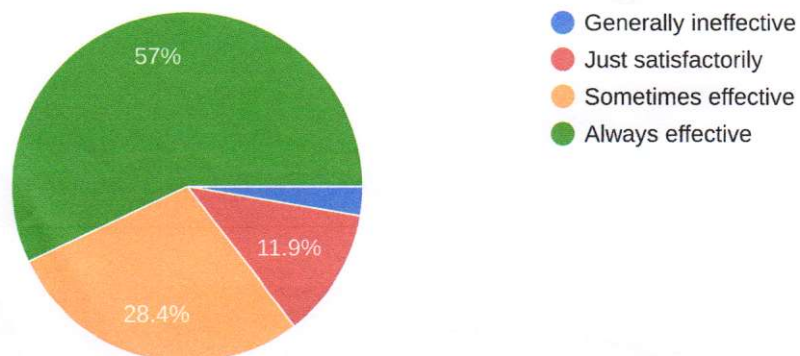

370 responses

2. How much of the syllabus was covered in the class?

370 responses

3. Whether the offline teaching or online teaching is suitable

370 responses

4. Which online method is find suitable to you in Covid 19 Scenario

370 responses

5. How well did the teachers prepare for the classes?

370 responses

6. The teacher's approach to teaching can best be described as

370 responses

7. Fairness of the internal evaluation process by the teachers