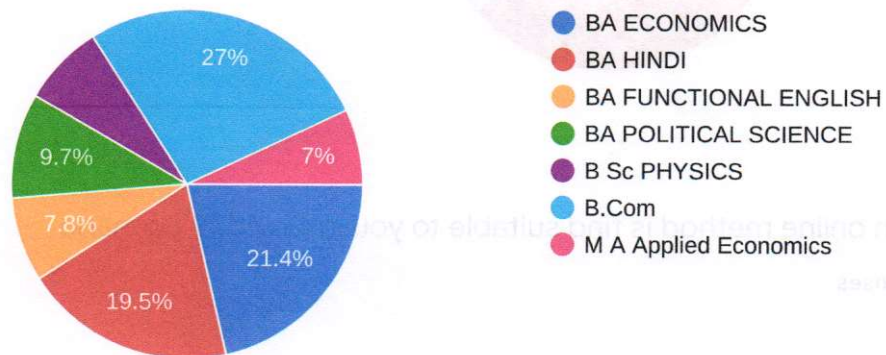

EKNM GOVERNMENT COLLEGE, ELERITHATTU STUDENTS SATISFACTION SURVEY 2020-2021

370 responses

[Publish analytics](#)

1. What degree program are you pursuing now?

370 responses