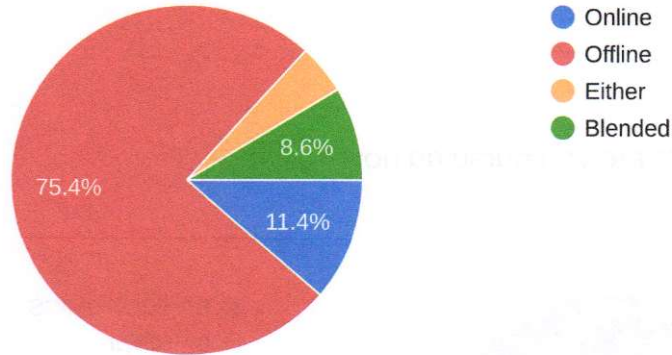

370 responses

2. How much of the syllabus was covered in the class?

370 responses

3. Whether the offline teaching or online teaching is suitable

370 responses

4. Which online method is find suitable to you in Covid 19 Scenario

370 responses

5. How well did the teachers prepare for the classes?

370 responses

6. The teacher's approach to teaching can best be described as

370 responses

7. Fairness of the internal evaluation process by the teachers