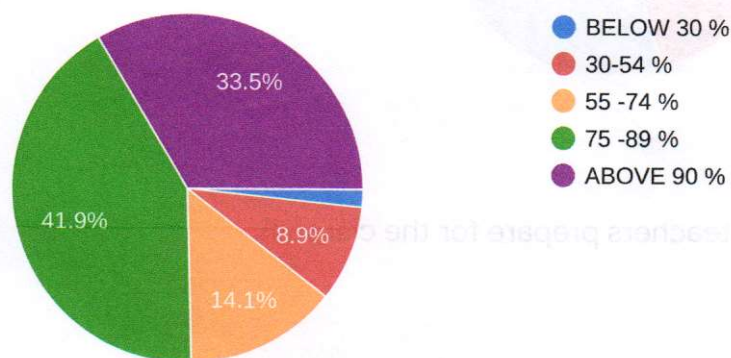

2. How much of the syllabus was covered in the class?

370 responses